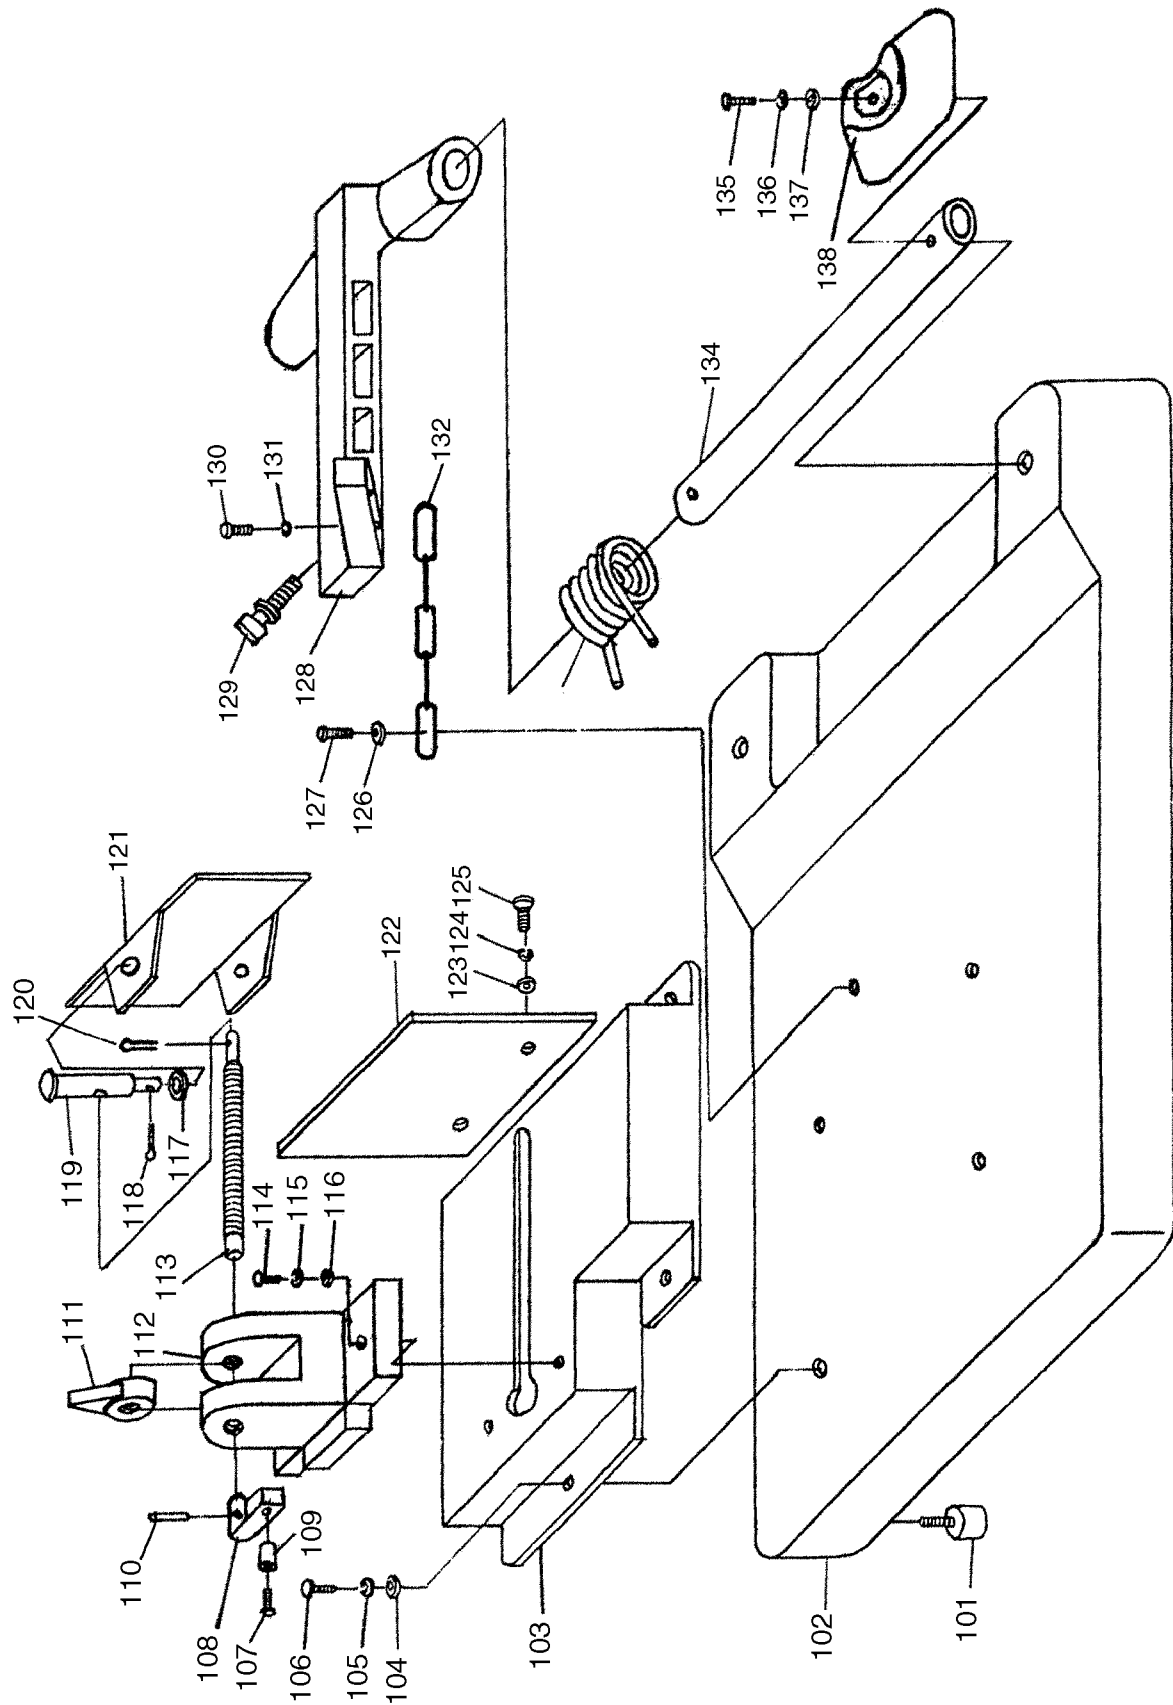

G8692

REF	PART #	DESCRIPTION
101	P8692101	RUBBER FEET
102	P8692102	BASE
103	P8692103	WORKING TABLE
104	PW01M	FLAT WASHER 8MM
105	PLW04M	LOCK WASHER 8MM
106	PB03M	HEX BOLT M8-1.25 X 16
107	P8692107	FLAT HEAD SCREW M5-.8 x 10
108	P8692108	HANDLE
109	P8692109	KNOB
110	P8692110	PIN
111	P8692111	QUICK NUT
112	P8692112	SCREW BASE
113	P8692113	LEAD SCREW
114	PB09M	HEX BOLT M8-1.25 X 20
115	PLW04M	LOCK WASHER 8MM
116	PW01M	FLAT WASHER 8MM
117	PW01M	FLAT WASHER 8MM
118	P8692118	COTTER PIN 3 X 20
119	P8692119	FASTEN PIN
120	P8692120	PRESSING PIN
121	P8692121	PRESSING PLATE
122	P8692122	FASTEN PLATE
123	PW01M	FLAT WASHER 8MM
124	PLW04M	LOCK WASHER 8MM
125	PB03M	HEX BOLT M8-1.25 X 16
126	PW03M	FLAT WASHER 6MM
127	PS72M	PHLP HD SCR M6-1 X 12
128	P8692128	TURNING ARM
129	P8692129	CHAIN BOLT
130	PB03M	HEX BOLT M8-1.25 X 16
131	PLW04M	LOCK WASHER 8MM
132	P8692132	CHAIN
133	P8692133	SPRING
134	P8692134	PIPE
135	PB03M	HEX BOLT M8-1.25 X 16
136	PLW04M	LOCK WASHER 8MM
137	PW01M	FLAT WASHER 8MM
138	P8692138	COVER