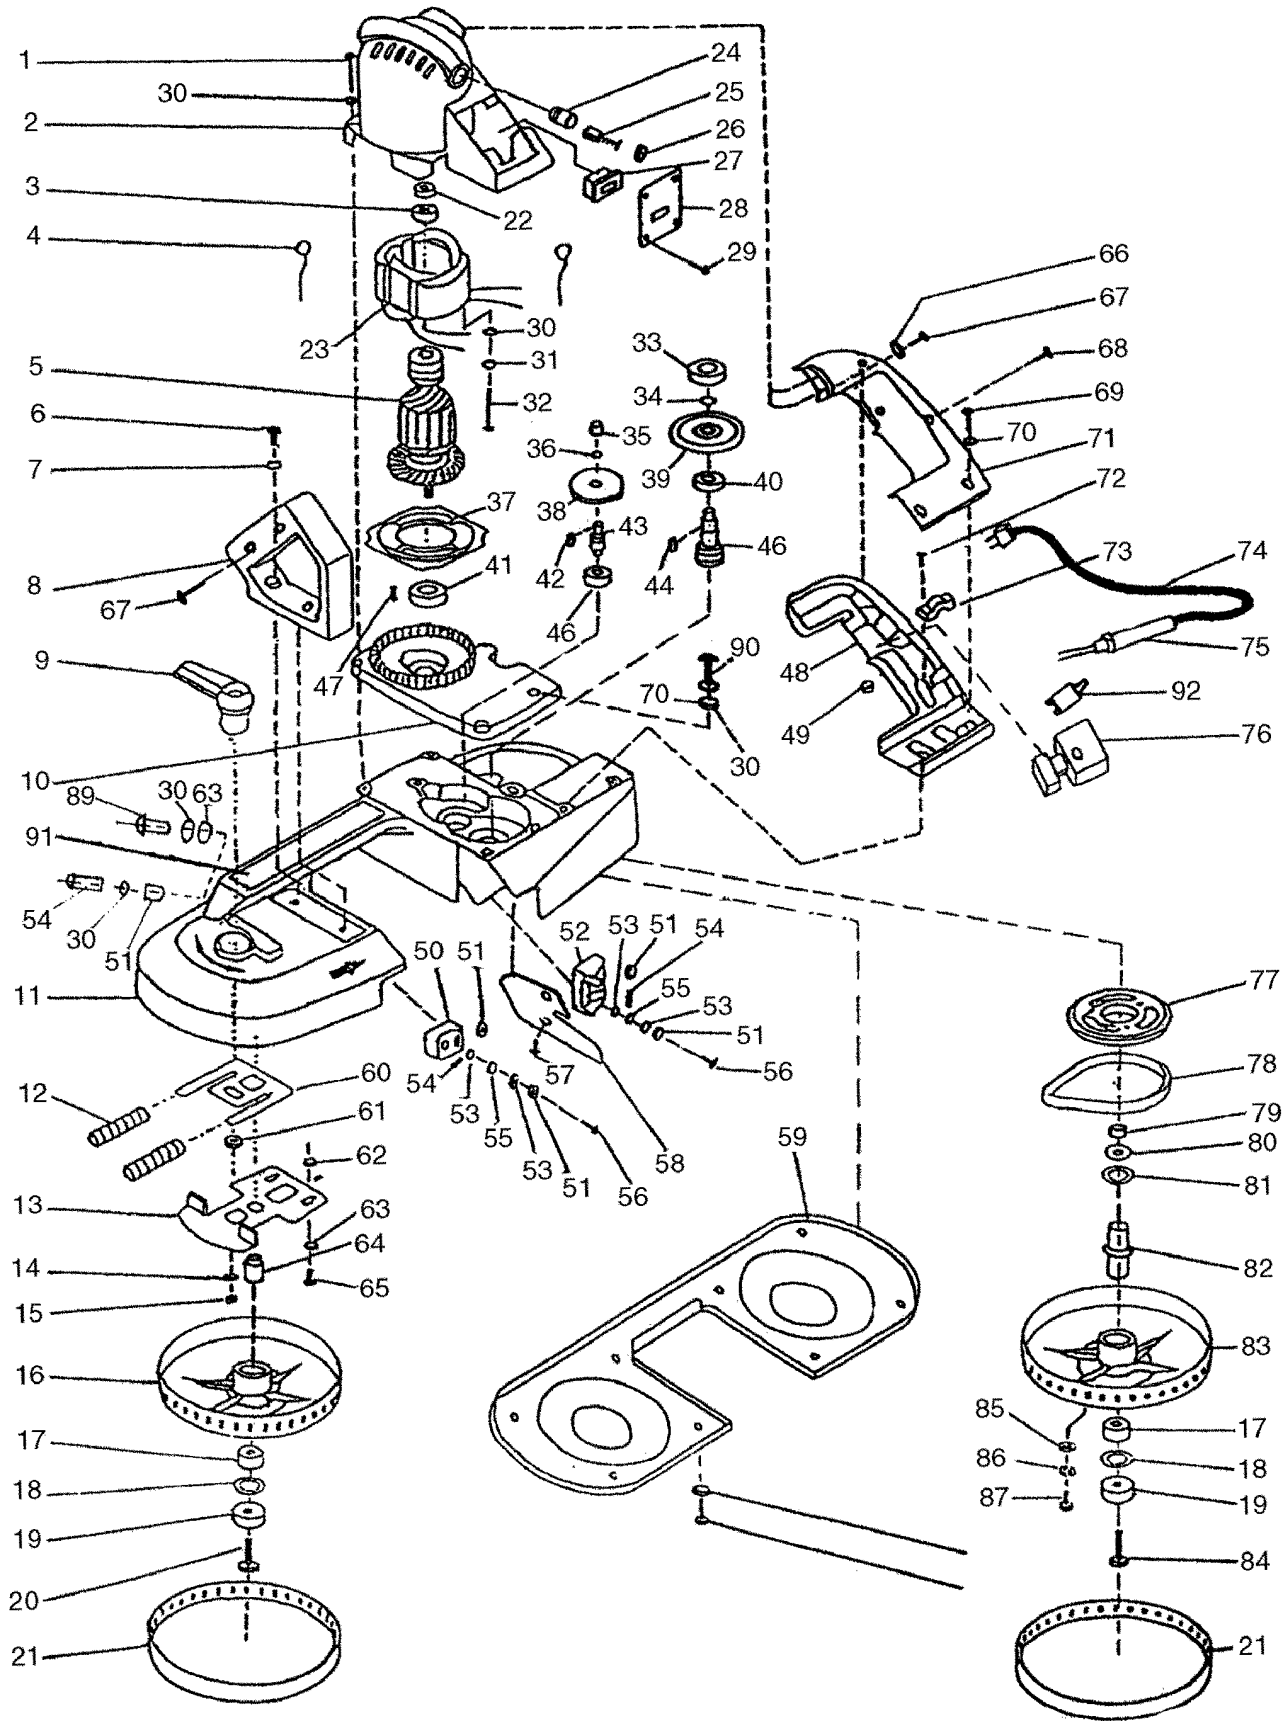

G8692

REF	PART #	DESCRIPTION
1	PS66M	PHLP HD SCR M4-.8 X 40
2	P8692002	MOTOR HOUSING
3	P608	BALL BEARING 608Z
4	P8692004	CONNECTING RING
5	P8692005	ARMATURE
6	PSB11M	CAP SCREW M8-1.25 X 16
7	PW01M	FLAT WASHER 8MM
8	P8692008	GRIP HANDLE
9	P8692009	TENSION HANDLE
10	P8692010	FRONT BRACKET
11	P8692011	FRAME
12	P8692012	TENSION SPRING
13	P8692013	SPRING FITTING PLATE
14	PW03M	FLAT WASHER 6MM
15	PN06M	HEX NUT M5-0.8
16	P8692016	IDLE WHEEL
17	P8692017	SLEEVE BEARING
18	PW01M	FLAT WASHER 8MM
19	P8692019	WASHER FOR IDLE WHEEL
20	PSB11M	CAP SCREW M8-1.25 X 16
21	P8692021	RUBBER WHEEL
22	P8692022	BEARING WASHER
23	P8692023	FIELD ASSEMBLY
24	P8692024	BRUSH HOLDER
25	P8692025	CARBON BRUSH
26	P8692026	BRUSH CAP
27	P8692027	SPEED CHANGE SWITCH
28	P8692028	SWITCH RETAINER
29	PHTEK21	TAP SCREW M3 X 8
30	PW03M	FLAT WASHER 6MM
31	PLW01M	LOCK WASHER 5MM
32	PS54M	PHLP HD SCREW M5-.8 X 45
33	P6200	BALL BEARING 6200Z
34	P8692034	STOPPER RING M6
35	P8692035	NEEDLE BEARING HK081210
36	P8692036	STOPPER RING M6
37	P8692037	BAFFLE
38	P8692038	1ST. STAGE GEAR
39	P8692039	2ND STAGE GEAR
40	P6201	BALL BEARING 6201
41	P6200	BALL BEARING 6200Z
42	P8692042	WOODRUFF KEY 2.5-10
43	P8692043	2ND STAGE PINION
44	P8692044	WOODRUFF KEY 2.5-10
45	P8692045	SPROCKET (SMALL)
46	P608	BALL BEARING 608Z

REF	PART #	DESCRIPTION
47	P8692047	RUBBER PIN
48	P8692048	HANDLE
49	PN06M	HEX NUT M5-0.8
50	P8692050	REAR BLADE GUIDE
51	P625	BALL BEARING 625
52	P8692052	FRONT BLADE GUIDE
53	PW02M	FLAT WASHER 5MM
54	PS20M	PIN 5 X 16
55	P8692055	GUIDE ROLLER
56	P8692056	HEX HEAD SCREW M5-45
57	PFH07M	FLAT HD SCR M5-.8 X 10
58	P8692058	GUIDE BAR
59	P8692059	TOOL COVER
60	P8692060	YOKE
61	P8692061	COLLAR
62	P8692062	WASHER
63	PW03M	FLAT WASHER 6MM
64	P8692064	FIXING SHAFT
65	PFH05M	FLAT HD SCR M5-.8 X 12
66	PW02M	FLAT WASHER 5MM
67	P8692067	TAPPING SCREW ST4.8-19
68	PS69M	PHLP HD SCR M5-1 X 25
69	PS69M	PHLP HD SCR M5-1 X 25
70	PLW01M	LOCK WASHER 5MM
71	P8692071	HANDLE COVER
72	PS65M	PHLP HD SCR M4-.8 X 40
73	P8692073	FIXING PLATE
74	P8692074	CORD AND PLUG
75	P8692075	CORD GUARD
76	P8692076	POWER SUPPLY SWITCH
77	P8692077	SPROCKET WHEEL
78	P8692078	CHAIN
79	PN03M	HEX NUT M8-1.25
80	PW01M	FLAT WASHER 8MM
81	PW04M	FLAT WASHER 10MM
82	P8692082	DRIVING WHEEL SHAFT
83	P8692083	DRIVING WHEEL
84	PSB103M	CAP SCREW M8-1.25 X 65
85	PW03M	FLAT WASHER 6MM
86	PLW04M	LOCK WASHER 8MM
87	PSB07M	CAP SCREW M6-1 X 30
88	PW02M	FLAT WASHER 5MM
89	PS70M	PHLP HD SCR M5-1 X 8
90	PS71M	PHLP HD SCR M5-1 X 16
91	P8692091	NAME PLATE
92	P8692092	CONNECTING SHEET 6.3