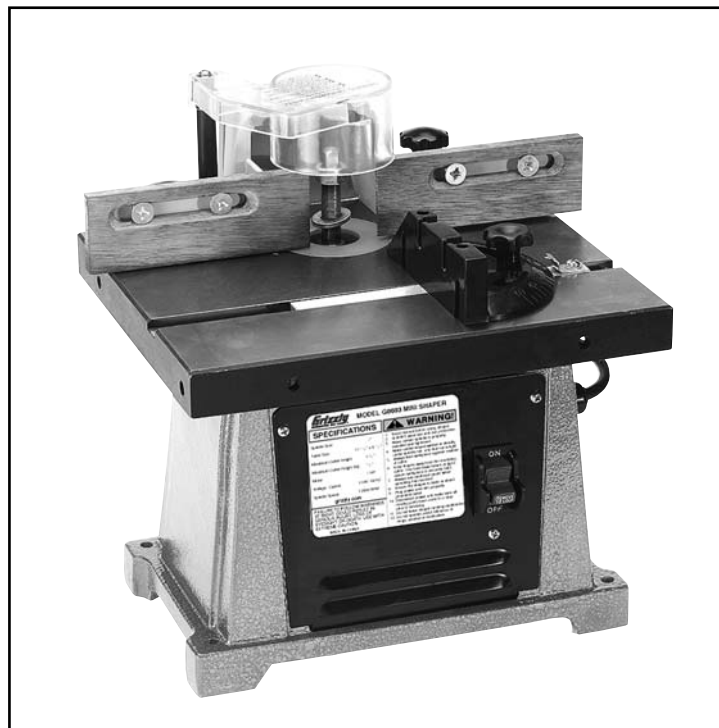

Grizzly *Industrial, Inc.*®

MINI SHAPER MODEL G8693 PARTS LIST

COPYRIGHT © 2000 BY GRIZZLY INDUSTRIAL, INC.

1821 VALENCIA ST., BELLINGHAM, WA 98227

**WARNING: NO PORTION OF THIS MANUAL MAY BE REPRODUCED IN ANY SHAPE
OR FORM WITHOUT THE WRITTEN APPROVAL OF GRIZZLY INDUSTRIAL, INC.**

Ref	Part No	Description
1	P8693001	BASE
2	P8693002	HEX CAP SCREW
3	P8693003	WASHER 6MM
4	P8693004	FRONT COVER
5	P8693005	NAME PLATE
6	P8693006	SWITCH
7	P8693007	SWITCH KEY
8	PS09M	PHLP HD SCREW M5-0.8 x 10
9	PW02M	FLAT WASHER 5MM
10	P8693010	TABLE
11	P8693011	STARTING PIN
12	P8693012	FENCE BODY
14	P8693014	LOCK KNOB
15	P8693015	FENCE SEGMENT
16	P8693016	TABLE INSERT
17	P8693017	DUST HOOD
18	PS09M	PHLP HD SCREW M5-0.8 x 10
19	P8693019	RING GUARD
20	P8693020	SAFETY LABEL
21	P8693021	POST
23	P8693023	RIVET
24	P8693024	LOUVER PLATE
25	P8693025	KNOB
26	P8693026	STUD
27	PW03	FLAT WASHER #10
28	P8693028	SPACER
30	P8693030	HEX BOLT M6-1.0 x 35
31	P8693031	STRAIN RELIEF
32	P8693032	CORD
33	P8693033	1/2-20 JAM NUT
34	P8693034	1/2 KEY WASHER
35	P8693035	1/2-20 SPINDLE