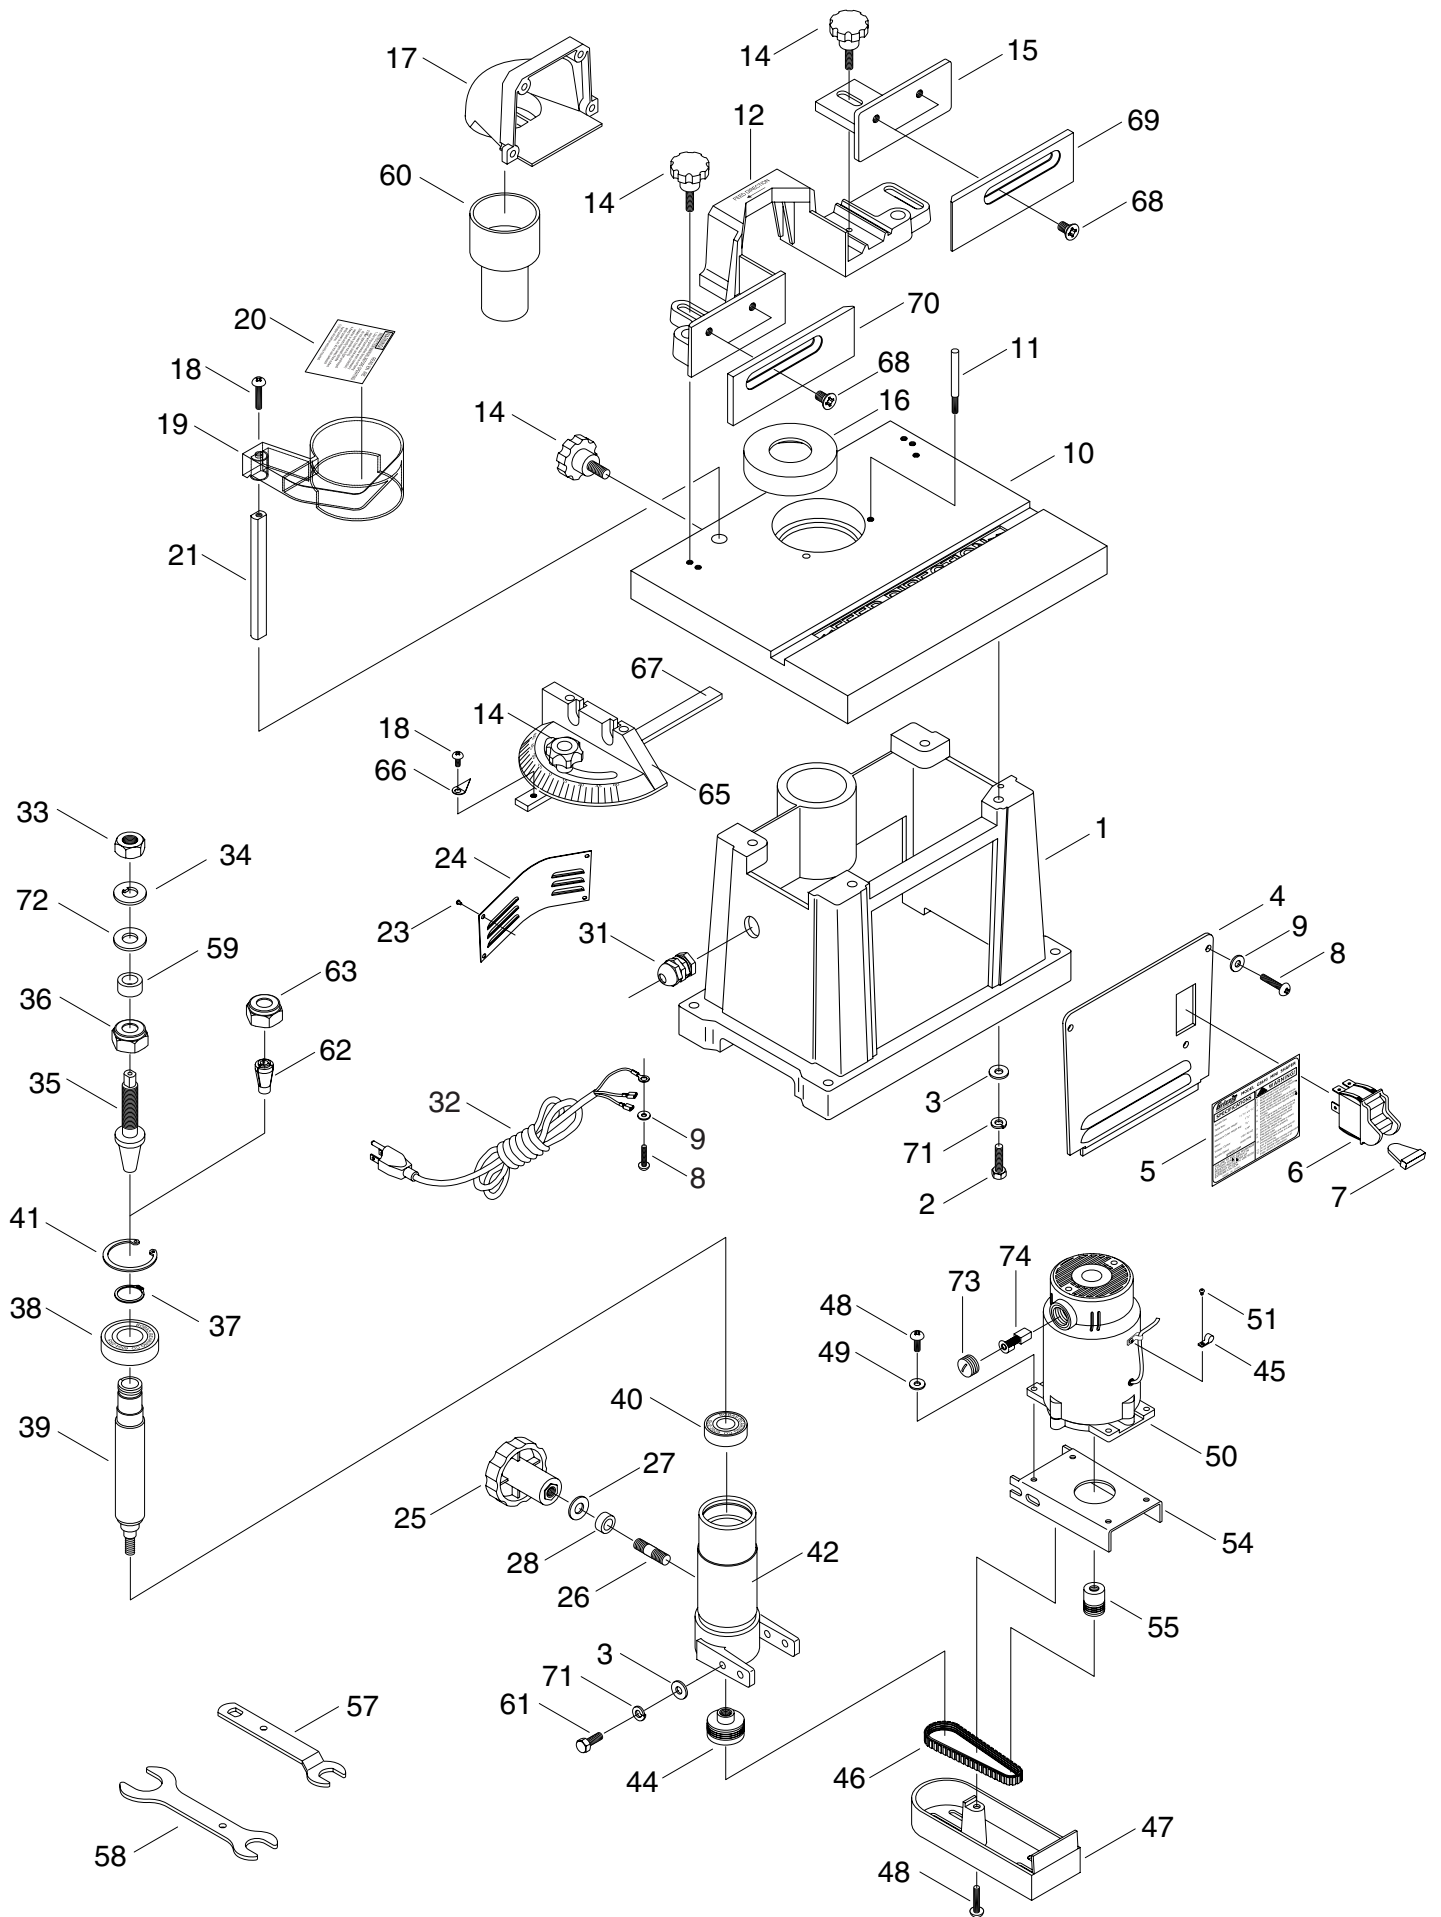

Grizzly *Industrial, Inc.*®

MINI SHAPER MODEL G8693 PARTS LIST

COPYRIGHT © 2000 BY GRIZZLY INDUSTRIAL, INC.

1821 VALENCIA ST., BELLINGHAM, WA 98227

**WARNING: NO PORTION OF THIS MANUAL MAY BE REPRODUCED IN ANY SHAPE
OR FORM WITHOUT THE WRITTEN APPROVAL OF GRIZZLY INDUSTRIAL, INC.**

Ref	Part No	Description
1	P8693001	BASE
2	P8693002	HEX CAP SCREW
3	P8693003	WASHER 6MM
4	P8693004	FRONT COVER
5	P8693005	NAME PLATE
6	P8693006	SWITCH
7	P8693007	SWITCH KEY
8	PS09M	PHLP HD SCREW M5-0.8 x 10
9	PW02M	FLAT WASHER 5MM
10	P8693010	TABLE
11	P8693011	STARTING PIN
12	P8693012	FENCE BODY
14	P8693014	LOCK KNOB
15	P8693015	FENCE SEGMENT
16	P8693016	TABLE INSERT
17	P8693017	DUST HOOD
18	PS09M	PHLP HD SCREW M5-0.8 x 10
19	P8693019	RING GUARD
20	P8693020	SAFETY LABEL
21	P8693021	POST
23	P8693023	RIVET
24	P8693024	LOUVER PLATE
25	P8693025	KNOB
26	P8693026	STUD
27	PW03	FLAT WASHER #10
28	P8693028	SPACER
30	P8693030	HEX BOLT M6-1.0 x 35
31	P8693031	STRAIN RELIEF
32	P8693032	CORD
33	P8693033	1/2-20 JAM NUT
34	P8693034	1/2 KEY WASHER
35	P8693035	1/2-20 SPINDLE

Ref	Part No	Description
36	P8693036	SHAPER NUT
37	PR09M	EXTERNAL SNAP RING 20MM
38	P6004	6004-2RS BALL BEARING
39	P8693039	SPINDLE CARTRIDGE
40	P6202	6202-2RS BALL BEARING
41	PR24M	INTERNAL SNAP RING 42MM
42	P8693042	SPINDLE HOUSING
44	P8693044	MACHINE PULLEY
45	P8693045	CABLE CLAMP
46	P8693046	T5 x 45 x 10 BELT
47	P8693047	BELT GUARD
48	PS09M	PHLP HD SCREW M5-0.8 x 10
51	PS05M	PHLP HD SCREW M5-0.8 X 8
55	P8693055	MOTOR PULLEY
56	P8693056	MOTOR ASSEMBLY
57	P8693057	WRENCH 5/8", 3/8"
58	P8693058	WRENCH 1", 3/4"
59	P8693059	COLLAR
60	P8693060	2 1/2 VACUUM ADAPTER
61	PB39M	HEX BOLT M6-1.0 X 12
62	P8693062	COLLET
63	P8693063	ROUTER NUT
65	P8693065	MITER GAUGE
66	P8693066	INDICATOR
67	P8693067	MITER BAR
68	P8693068	FLT HD SCREW M8-1.25 x 10
69	P8693069	WOODEN FENCE (RIGHT)
70	P8693070	WOODEN FENCE (LEFT)
71	PLW03M	LOCK WASHER 6MM
72	PW01M	FLAT WASHER 1/2"
73	P8693073	PLASTIC SCREW
74	P8693074	BRUSH